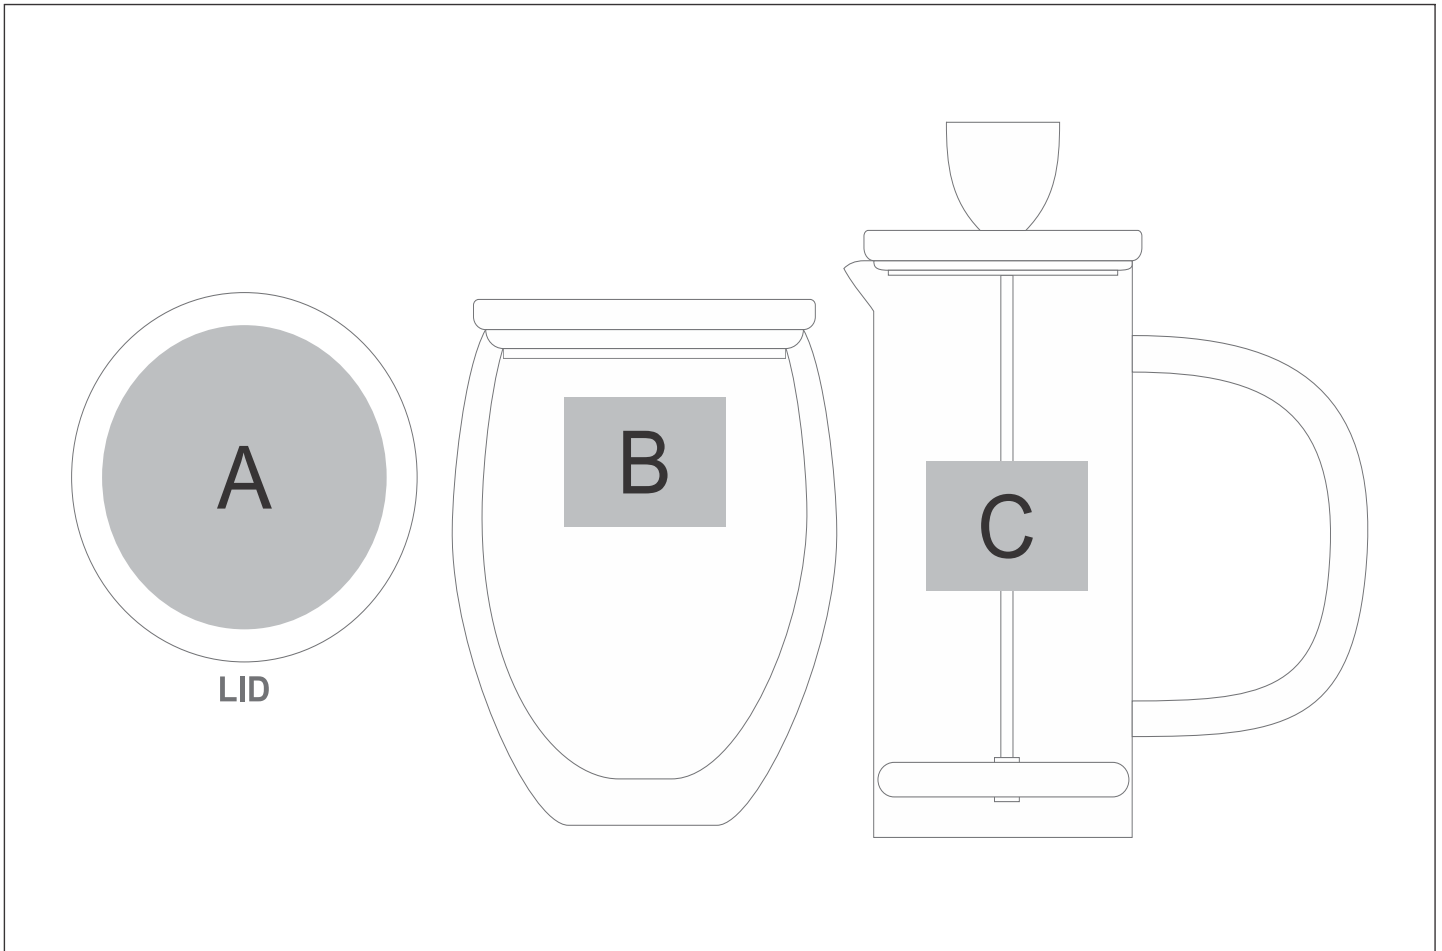

GH-YT-34-B

Yatta Premium Pleasures Hamper

Need to know:

- Includes 1-Colour, 1-Position Pad Print on Plunger AND 1-Position Laser Engraving on Cup (setup fees apply)
- **Laser Colour:** POS A -Tonal.
- Please note we cannot guarantee that the external logo will align with the internal logo(Okiyo) on the lid.
- Texture of Item will affect the quality of Screen Print.
- Due to tonal variations in the wood the laser engraving will vary from one item to the next and will likely vary in the same item.

Branding Options:

Position	Branding Method (Branding Code)	No. of Colours	Dimension
A	Laser Engraving (LC)	N/A	70mm wide x 70mm high
A	Pad Printing (PB)	4 Colours	40mm wide x 40mm high
A	Screen Print (SA)	1 Colour	50mm wide x 50mm high
A	Direct to Print (DP-A)	Full Colour	80mm wide x 80mm high

B	Pad Printing (PC)	4 Colours	40mm wide x 30mm high
---	-------------------	-----------	-----------------------

C	Pad Printing (PC)	4 Colours	40mm wide x 30mm high
---	-------------------	-----------	-----------------------